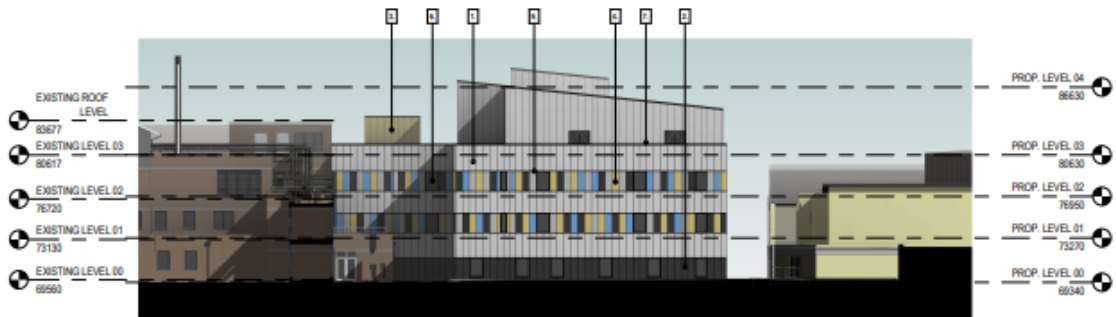

23/0007/FFU – Frimley Park Hospital, Portsmouth Road, Frimley

Location Plan

Proposed Elevations

1 **PROPOSED NORTH ELEVATION**
1 : 200

2 **PROPOSED EAST ELEVATION**
1 : 200

1 **PROPOSED SOUTH ELEVATION**
1 : 200

2 **PROPOSED WEST ELEVATION**
1 : 200

Ground floor proposed floor plans

First floor proposed floor plan

Photos

To the front

Proposed siting

To the rear