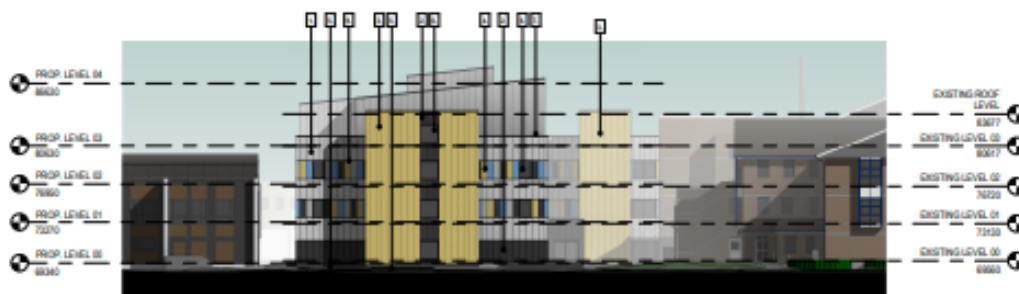

23/0007/FFU – Frimley Park Hospital, Portsmouth Road, Frimley

Location Plan

Proposed Elevations

1 **PROPOSED NORTH ELEVATION**
1 : 200

2 **PROPOSED EAST ELEVATION**
1 : 200

1 **PROPOSED SOUTH ELEVATION**
1 : 200

2 **PROPOSED WEST ELEVATION**
1 : 200

Ground floor proposed floor plans

First floor proposed floor plan

Photos

To the front

Proposed siting

To the rear