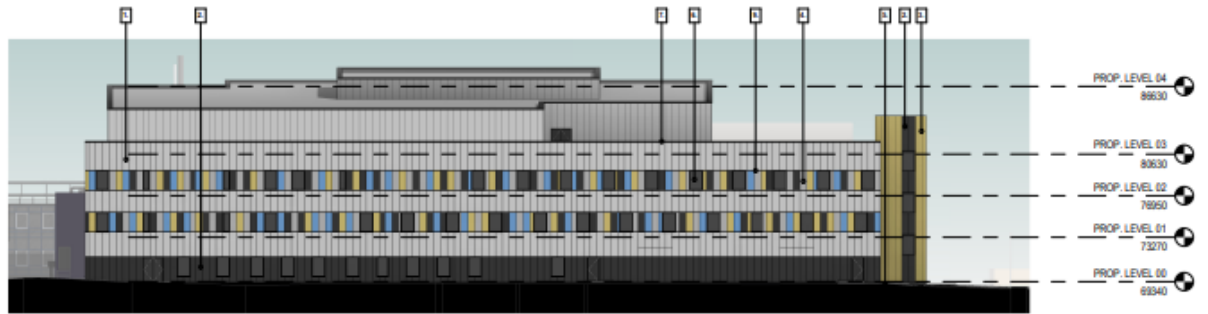

23/0007/FFU – Frimley Park Hospital, Portsmouth Road, Frimley

Location Plan

Proposed Elevations

1 **PROPOSED NORTH ELEVATION**
1 : 200

2 **PROPOSED EAST ELEVATION**
1 : 200

1 **PROPOSED SOUTH ELEVATION**
1 : 200

2 **PROPOSED WEST ELEVATION**
1 : 200

Ground floor proposed floor plans

First floor proposed floor plan

Photos

To the front

Proposed siting

To the rear